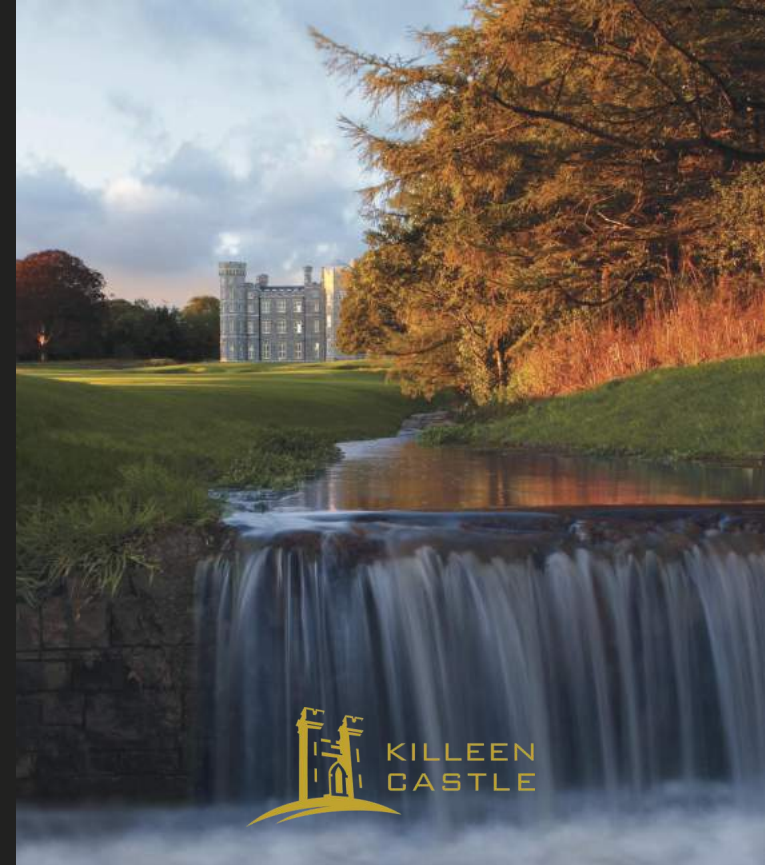

Killeen Castle can boast not only a glorious landscape and idyllic setting, but a golfing experience unlike any other.

Killeen Castle offers a wonderful test of golf, and is certainly one of Nicklaus' finest creations whilst also being voted regularly the Best Parkland Course in the greater Dublin area.

Location

Well signposted, and located near the picturesque village of Dunsany just north of Dunshaughlin, Killeen Castle Golf Club is conveniently located just 35 minutes from Dublin City Centre.

In the heart of a landscape, that was once the seat of the High Kings, discover an unforgettable course crafted by golfing royalty